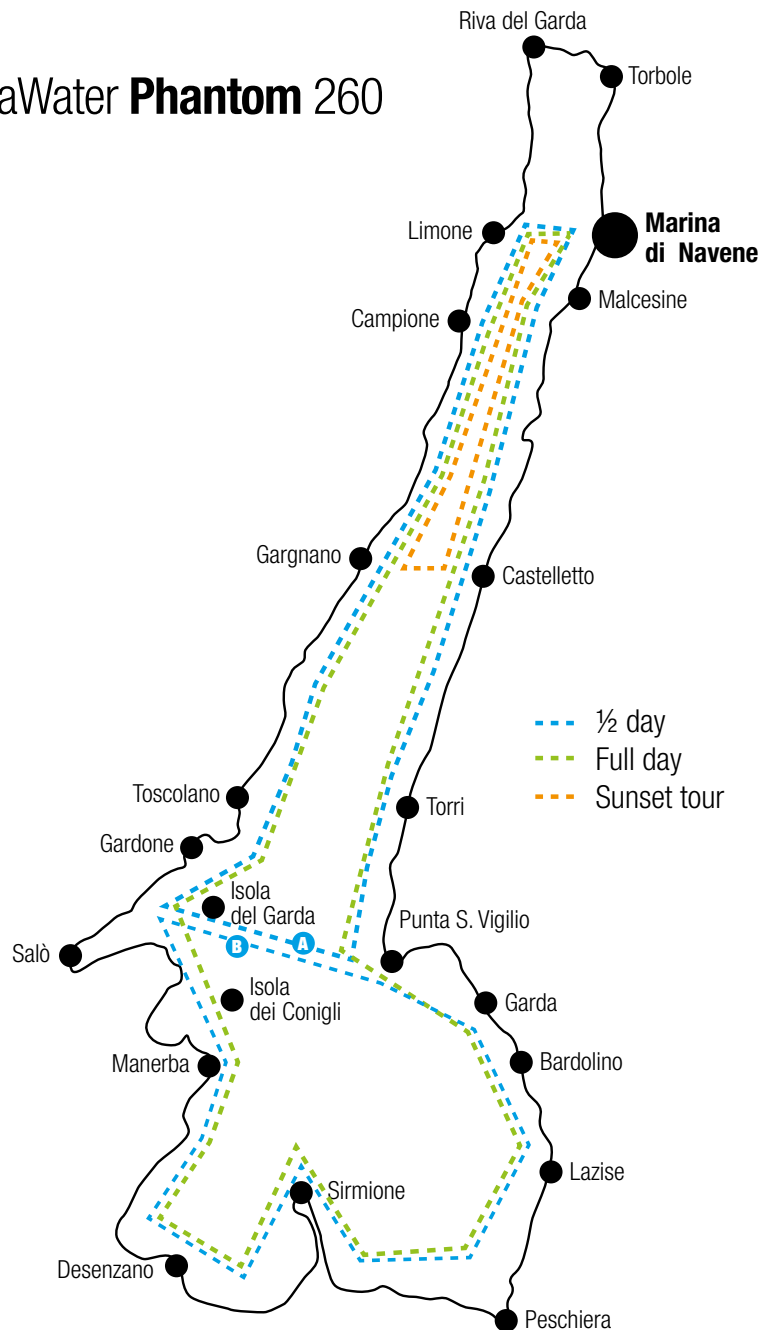

### TARIFFE TOUR CON SKIPPER

*Boat tour with skipper* max 10 pax

½ day (10.00-14.00)   (14.00-18.00)	€ 600
Full day (10.00-18.00)	€ 1000
Sunset tour (18.00-21.00)	€ 400
Sunset tour (18.00-23.00)	€ 600

con fermate per cena (cena non inclusa nel prezzo)  
with dinner stop (dinner not included in the price)